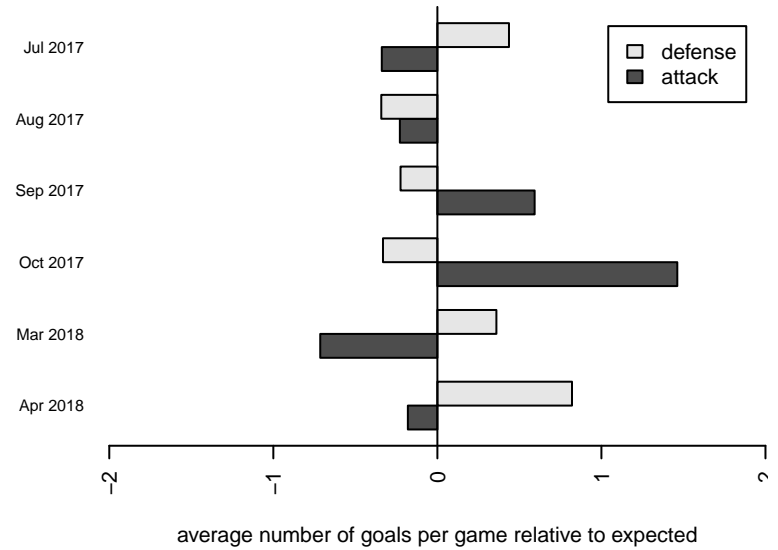

**attack and defense rating
relative to others at age
and all opponents in last 13 months**

Performance relative to 13 month average

Performance relative to 13 month average

ate	home		away		venue	pred.home	pred.av
-04-29	ASE Emerald G05	0	FC Edmonds Quiet Riot G05	1	2017 WA Cup U13 Gold U13	0.82	1.69
-04-28	ASE Emerald G05	3	ISC Gunners A G05	2	2017 WA Cup U13 Gold U13	0.67	3.51
-04-22	ASE Emerald G05	5	CWSA Navy G05	0	2017 WA Cup U13 Gold U13	3.31	0.93
-04-21	ASE Emerald G05	2	Wenatchee Valley United Aguiltas G05	0	2017 WA Cup U13 Gold U13	3.34	0.95
-04-21	Wenatchee Valley United G05	0	ASE Emerald G05	3	2017 WA Cup U13 Gold U13	0.79	3.47
-04-14	ASE Emerald G05	3	CWSA Navy G05	1	2017 Spr PSPL – '05 Super 1 U13	3.31	0.93
-04-07	Wenatchee Valley United Aguiltas G05	0	ASE Emerald G05	1	2017 Spr PSPL – '05 Super 1 U13	0.95	3.34
-03-25	ASE Emerald G05	3	TC United Navy G05	0	2017 Spr PSPL – '05 Super 1 U13	2.62	0.96
-03-24	ASE Emerald G05	0	FC Edmonds Quiet Riot G05	1	2017 Spr PSPL – '05 Super 1 U13	0.82	1.69
-03-17	Breakers Black G05	1	ASE Emerald G05	1	2017 Spr PSPL – '05 Super 1 U13	0.70	2.59
-03-11	ASE Emerald G05	2	Seattle Celtic Green G05	1	2017 Spr PSPL – '05 Super 1 U13	1.97	1.50
-03-04	Dragons FC G05	2	ASE Emerald G05	2	2017 Spr PSPL – '05 Super 1 U13	1.53	3.69
-03-03	NC Alliance FC G05	0	ASE Emerald G05	3	2017 Spr PSPL – '05 Super 1 U13	0.77	3.60
-11-05	FC Edmonds Quiet Riot G05	2	ASE Emerald G05	1	2017 PSPL WNPL U13	1.69	0.82
-11-04	ISC Gunners A G05	7	ASE Emerald G05	0	2017 PSPL WNPL U13	3.51	0.67
-10-28	ASE Emerald G05	2	MVP Marauders Navy G05	1	2017 PSPL WNPL U13	2.58	1.31
-10-21	ASE Emerald G05	4	Seattle Celtic Green G05	3	2017 PSPL WNPL U13	1.97	1.50
-10-14	FPSC Fury Black G05	1	ASE Emerald G05	8	2017 PSPL WNPL U13	0.92	5.66
-10-08	ASE Emerald G05	7	FPSC Fury Black G05	0	2017 PSPL WNPL U13	5.66	0.92
-10-07	ASE Emerald G05	3	FC Edmonds Quiet Riot G05	3	2017 PSPL WNPL U13	0.82	1.69
-09-30	ASE Emerald G05	1	ISC Gunners A G05	4	2017 PSPL WNPL U13	0.67	3.51
-09-24	Seattle Celtic Green G05	1	ASE Emerald G05	2	2017 PSPL WNPL U13	1.50	1.97
-09-23	MVP Marauders Navy G05	2	ASE Emerald G05	4	2017 PSPL WNPL U13	1.31	2.58
-08-20	ASE Emerald G05	1	PCU Red 1 G05	2	2017 NW Champions Cup GIRLS 05	1.73	1.68
-08-19	ASE Emerald G05	0	Spokane Sounders A G05	3	2017 NW Champions Cup GIRLS 05	1.56	1.84
-08-19	ASE Emerald G05	0	ISC Gunners A G05	3	2017 NW Champions Cup GIRLS 05	0.67	3.51
-08-18	Idaho Rush Premier G05	6	ASE Emerald G05	0	2017 NW Champions Cup GIRLS 05	2.86	0.80
-08-13	ASE Emerald G05	2	Crossfire OR SSC Blue I G05	1	2017 Bend Premier Cup Kendall Johnson (S	3.42	0.89