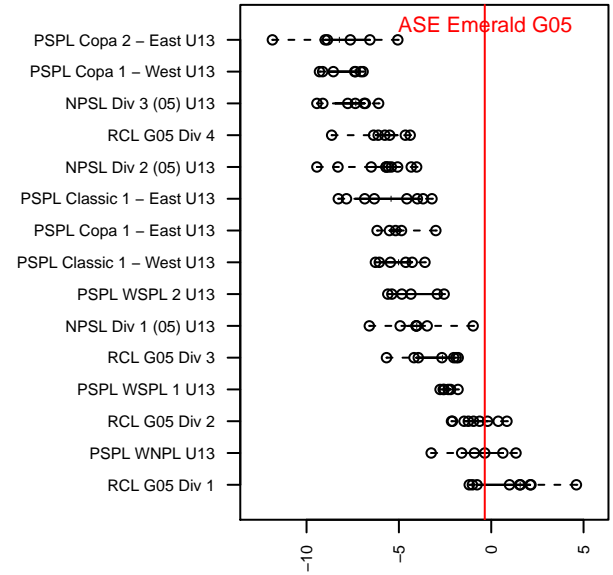

**attack and defense rating
relative to others at age
and all opponents in last 13 months**

Performance relative to 13 month average

Performance relative to 13 month average

ate	home		away		venue	pred.home	pred.av
-04-29	ASE Emerald G05	0	FC Edmonds Quiet Riot G05	1	2017 WA Cup U13 Gold U13	0.82	1.69
-04-28	ASE Emerald G05	3	ISC Gunners A G05	2	2017 WA Cup U13 Gold U13	0.67	3.51
-04-22	ASE Emerald G05	5	CWSA Navy G05	0	2017 WA Cup U13 Gold U13	3.31	0.93
-04-21	ASE Emerald G05	2	Wenatchee Valley United Aguiltas G05	0	2017 WA Cup U13 Gold U13	3.34	0.95
-04-21	Wenatchee Valley United G05	0	ASE Emerald G05	3	2017 WA Cup U13 Gold U13	0.79	3.47
-04-14	ASE Emerald G05	3	CWSA Navy G05	1	2017 Spr PSPL – '05 Super 1 U13	3.31	0.93
-04-07	Wenatchee Valley United Aguiltas G05	0	ASE Emerald G05	1	2017 Spr PSPL – '05 Super 1 U13	0.95	3.34
-03-25	ASE Emerald G05	3	TC United Navy G05	0	2017 Spr PSPL – '05 Super 1 U13	2.62	0.96
-03-24	ASE Emerald G05	0	FC Edmonds Quiet Riot G05	1	2017 Spr PSPL – '05 Super 1 U13	0.82	1.69
-03-17	Breakers Black G05	1	ASE Emerald G05	1	2017 Spr PSPL – '05 Super 1 U13	0.70	2.59
-03-11	ASE Emerald G05	2	Seattle Celtic Green G05	1	2017 Spr PSPL – '05 Super 1 U13	1.97	1.50
-03-04	Dragons FC G05	2	ASE Emerald G05	2	2017 Spr PSPL – '05 Super 1 U13	1.53	3.69
-03-03	NC Alliance FC G05	0	ASE Emerald G05	3	2017 Spr PSPL – '05 Super 1 U13	0.77	3.60
-11-05	FC Edmonds Quiet Riot G05	2	ASE Emerald G05	1	2017 PSPL WNPL U13	1.69	0.82
-11-04	ISC Gunners A G05	7	ASE Emerald G05	0	2017 PSPL WNPL U13	3.51	0.67
-10-28	ASE Emerald G05	2	MVP Marauders Navy G05	1	2017 PSPL WNPL U13	2.58	1.31
-10-21	ASE Emerald G05	4	Seattle Celtic Green G05	3	2017 PSPL WNPL U13	1.97	1.50
-10-14	FPSC Fury Black G05	1	ASE Emerald G05	8	2017 PSPL WNPL U13	0.92	5.66
-10-08	ASE Emerald G05	7	FPSC Fury Black G05	0	2017 PSPL WNPL U13	5.66	0.92
-10-07	ASE Emerald G05	3	FC Edmonds Quiet Riot G05	3	2017 PSPL WNPL U13	0.82	1.69
-09-30	ASE Emerald G05	1	ISC Gunners A G05	4	2017 PSPL WNPL U13	0.67	3.51
-09-24	Seattle Celtic Green G05	1	ASE Emerald G05	2	2017 PSPL WNPL U13	1.50	1.97
-09-23	MVP Marauders Navy G05	2	ASE Emerald G05	4	2017 PSPL WNPL U13	1.31	2.58
-08-20	ASE Emerald G05	1	PCU Red 1 G05	2	2017 NW Champions Cup GIRLS 05	1.73	1.68
-08-19	ASE Emerald G05	0	Spokane Sounders A G05	3	2017 NW Champions Cup GIRLS 05	1.56	1.84
-08-19	ASE Emerald G05	0	ISC Gunners A G05	3	2017 NW Champions Cup GIRLS 05	0.67	3.51
-08-18	Idaho Rush Premier G05	6	ASE Emerald G05	0	2017 NW Champions Cup GIRLS 05	2.86	0.80
-08-13	ASE Emerald G05	2	Crossfire OR SSC Blue I G05	1	2017 Bend Premier Cup Kendall Johnson (S	3.42	0.89