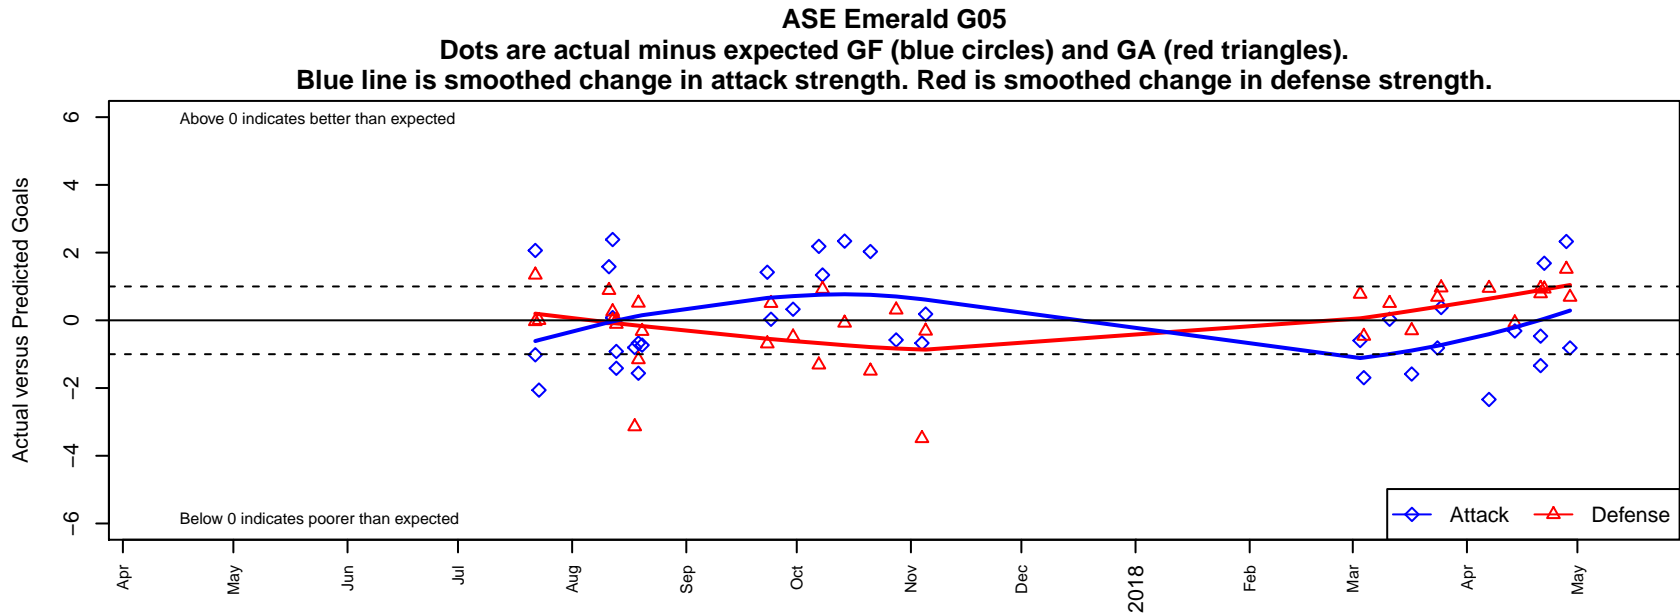

**attack and defense variance (black dot)
relative to other teams
and top 10 in region**

**attack and defense rating
relative to others at age
and all opponents in last 13 months**

ASE Emerald G05

Academy of Soccer Excellence

Pasco, WA

G05 total strength=1244

attack=6.45 defense=3.37

fall league = PSPL WNPL U13

spr league = Spr PSPL – '05 Super 1 U13

notes= Woods 2016

alt names used:

ASE G05 EMERALD – WOODS

ASE G05 EMERALD – WOODS (WA)

ASE G05 EMERALD – WOODS (WA)

ASE G05 Emerald–Woods

ASE G05 Emerald–Woods

ASE G05 EMERALD – WOODS (WA)

Venues played:

2017 Nike Crossfire Challenge Gold Group U13

2017 Bend Premier Cup Kendall Johnson (Silver)

2017 NW Champions Cup GIRLS 05

2017 PSPL WNPL U13

2017 Spr PSPL – '05 Super 1 U13

2017 WA Cup U13 Gold U13