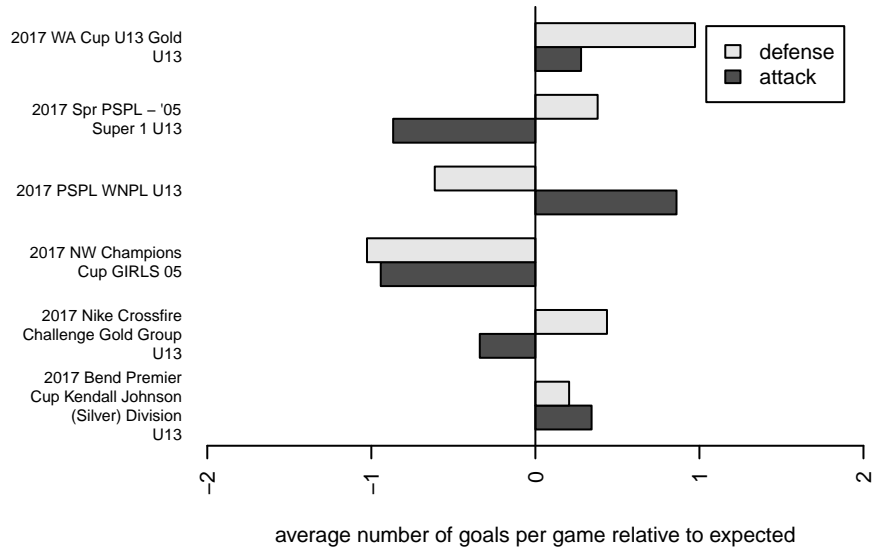

**attack and defense rating
relative to others at age
and all opponents in last 13 months**

Performance relative to 13 month average

Performance relative to 13 month average

ate	home		away		venue	pred.home	pred.av
-04-29	ASE Emerald G05	0	FC Edmonds Quiet Riot G05	1	2017 WA Cup U13 Gold U13	0.82	1.69
-04-28	ASE Emerald G05	3	ISC Gunners A G05	2	2017 WA Cup U13 Gold U13	0.67	3.51
-04-22	ASE Emerald G05	5	CWSA Navy G05	0	2017 WA Cup U13 Gold U13	3.31	0.93
-04-21	ASE Emerald G05	2	Wenatchee Valley United Aguiltas G05	0	2017 WA Cup U13 Gold U13	3.34	0.95
-04-21	Wenatchee Valley United G05	0	ASE Emerald G05	3	2017 WA Cup U13 Gold U13	0.79	3.47
-04-14	ASE Emerald G05	3	CWSA Navy G05	1	2017 Spr PSPL – '05 Super 1 U13	3.31	0.93
-04-07	Wenatchee Valley United Aguiltas G05	0	ASE Emerald G05	1	2017 Spr PSPL – '05 Super 1 U13	0.95	3.34
-03-25	ASE Emerald G05	3	TC United Navy G05	0	2017 Spr PSPL – '05 Super 1 U13	2.62	0.96
-03-24	ASE Emerald G05	0	FC Edmonds Quiet Riot G05	1	2017 Spr PSPL – '05 Super 1 U13	0.82	1.69
-03-17	Breakers Black G05	1	ASE Emerald G05	1	2017 Spr PSPL – '05 Super 1 U13	0.70	2.59
-03-11	ASE Emerald G05	2	Seattle Celtic Green G05	1	2017 Spr PSPL – '05 Super 1 U13	1.97	1.50
-03-04	Dragons FC G05	2	ASE Emerald G05	2	2017 Spr PSPL – '05 Super 1 U13	1.53	3.69
-03-03	NC Alliance FC G05	0	ASE Emerald G05	3	2017 Spr PSPL – '05 Super 1 U13	0.77	3.60
-11-05	FC Edmonds Quiet Riot G05	2	ASE Emerald G05	1	2017 PSPL WNPL U13	1.69	0.82
-11-04	ISC Gunners A G05	7	ASE Emerald G05	0	2017 PSPL WNPL U13	3.51	0.67
-10-28	ASE Emerald G05	2	MVP Marauders Navy G05	1	2017 PSPL WNPL U13	2.58	1.31
-10-21	ASE Emerald G05	4	Seattle Celtic Green G05	3	2017 PSPL WNPL U13	1.97	1.50
-10-14	FPSC Fury Black G05	1	ASE Emerald G05	8	2017 PSPL WNPL U13	0.92	5.66
-10-08	ASE Emerald G05	7	FPSC Fury Black G05	0	2017 PSPL WNPL U13	5.66	0.92
-10-07	ASE Emerald G05	3	FC Edmonds Quiet Riot G05	3	2017 PSPL WNPL U13	0.82	1.69
-09-30	ASE Emerald G05	1	ISC Gunners A G05	4	2017 PSPL WNPL U13	0.67	3.51
-09-24	Seattle Celtic Green G05	1	ASE Emerald G05	2	2017 PSPL WNPL U13	1.50	1.97
-09-23	MVP Marauders Navy G05	2	ASE Emerald G05	4	2017 PSPL WNPL U13	1.31	2.58
-08-20	ASE Emerald G05	1	PCU Red 1 G05	2	2017 NW Champions Cup GIRLS 05	1.73	1.68
-08-19	ASE Emerald G05	0	Spokane Sounders A G05	3	2017 NW Champions Cup GIRLS 05	1.56	1.84
-08-19	ASE Emerald G05	0	ISC Gunners A G05	3	2017 NW Champions Cup GIRLS 05	0.67	3.51
-08-18	Idaho Rush Premier G05	6	ASE Emerald G05	0	2017 NW Champions Cup GIRLS 05	2.86	0.80
-08-13	ASE Emerald G05	2	Crossfire OR SSC Blue I G05	1	2017 Bend Premier Cup Kendall Johnson (S	3.42	0.89